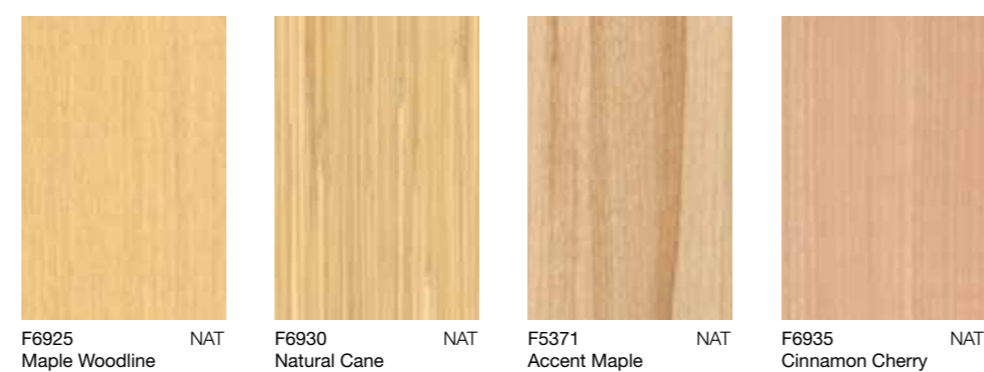

Colors

MATTE 58™
SURFACE FINISH BY FORMICA GROUP

Patterns

MATTE 58™
SURFACE FINISH BY FORMICA GROUP

Woods

NATURELLE™
PREMIUM FINISH BY FORMICA GROUP

Woods

MATTE 58™
SURFACE FINISH BY FORMICA GROUP