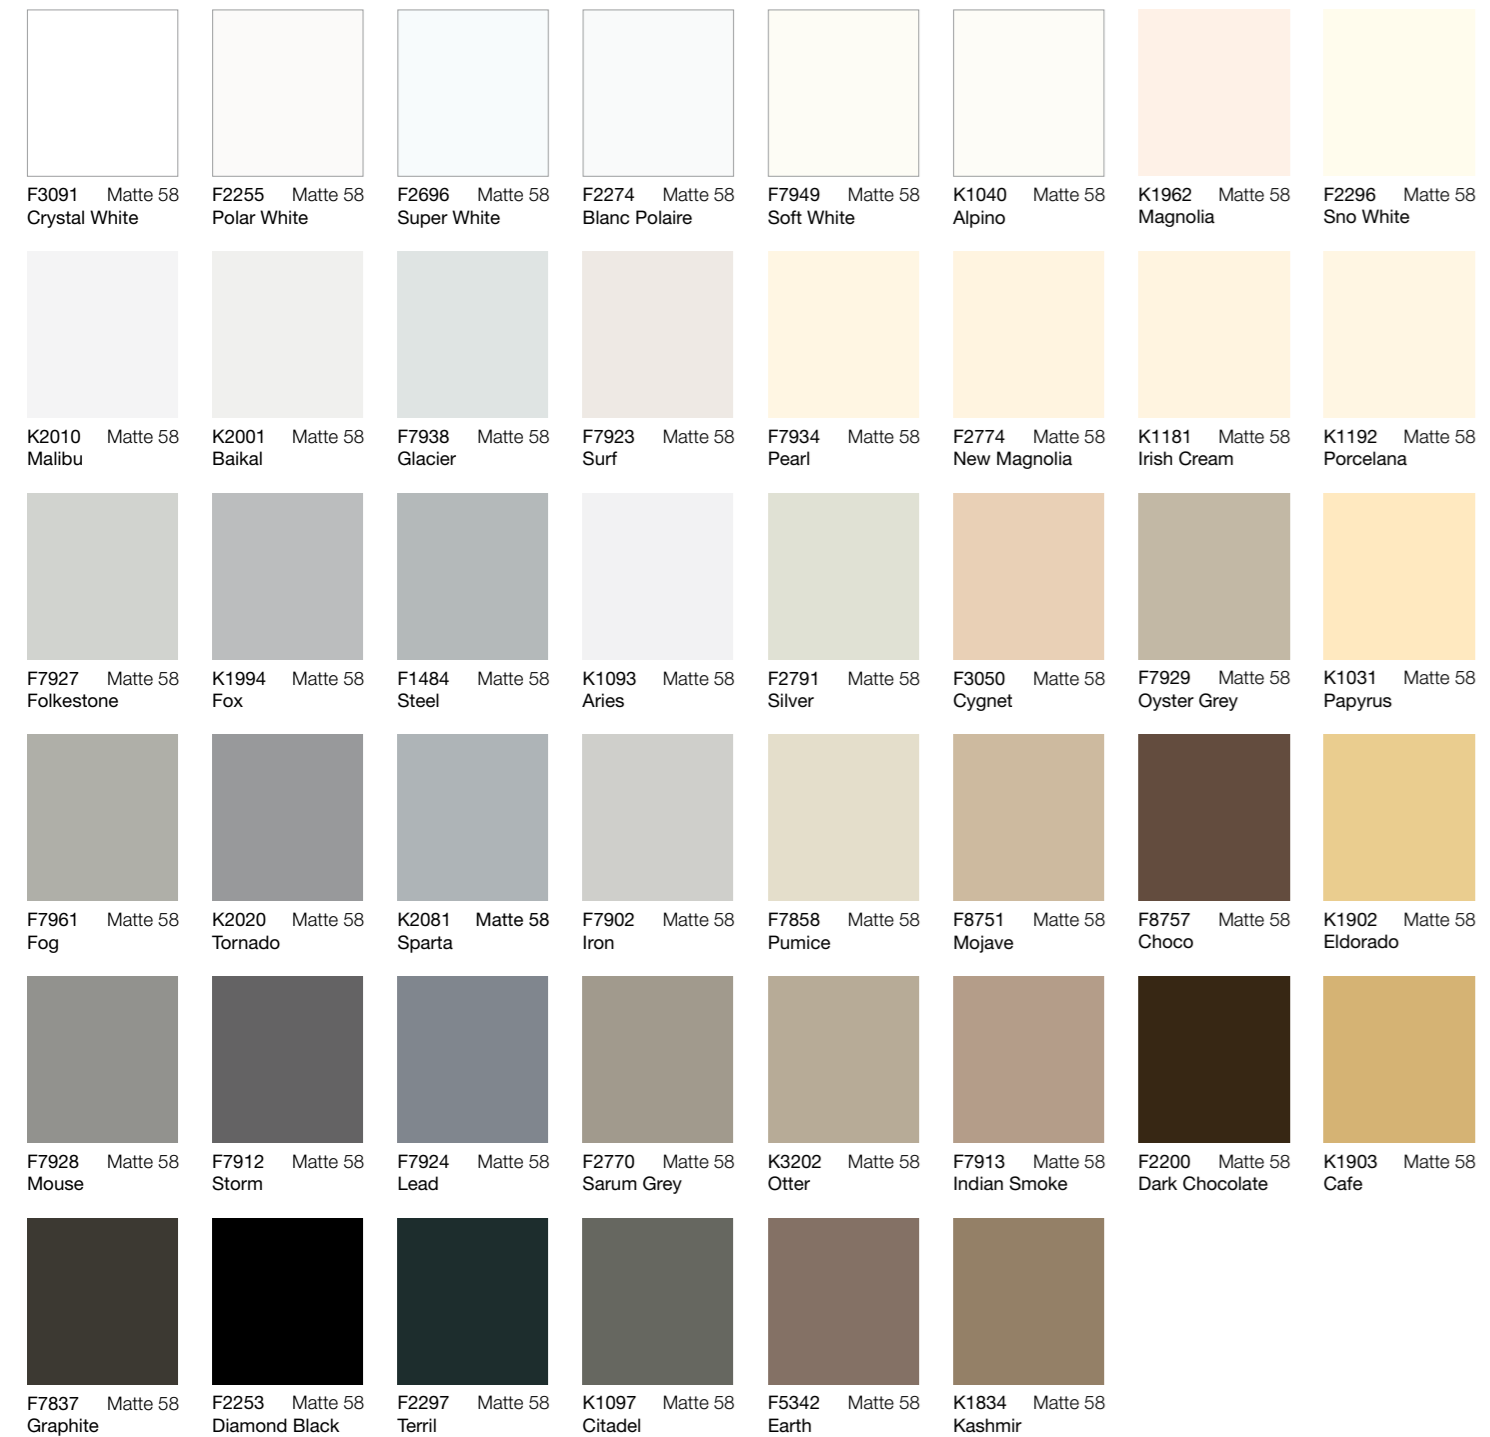

Colors

MATTE 58™
SURFACE FINISH BY FORMICA GROUP

Patterns

MATTE 58™
SURFACE FINISH BY FORMICA GROUP

Woods

NATURELLE™
PREMIUM FINISH BY FORMICA GROUP

Woods

MATTE 58™
SURFACE FINISH BY FORMICA GROUP